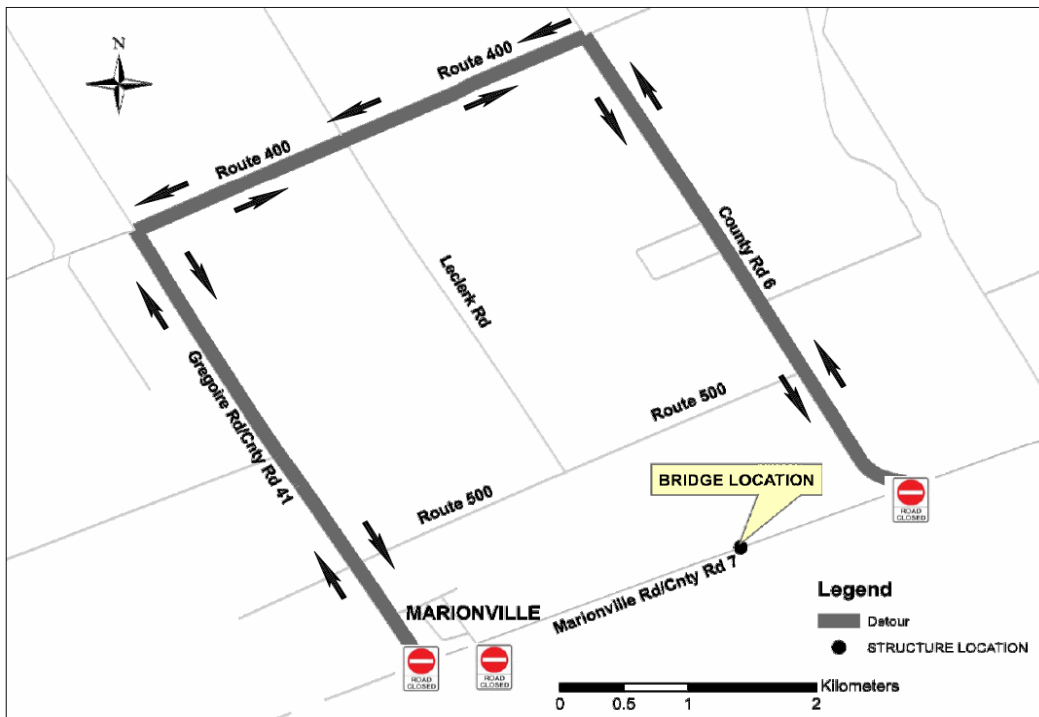

Road Closure on County Road 7

Please be advised that County Road 7 will be closed to all traffic beginning on July 3rd, 2018 at 7:00am until July 18th, 2018 at 7:00pm. The road closure will occur between the intersection of Gregoire Rd and South Russell Road. The closure is to facilitate the placement of concrete overlay and asphaltic plug joints.

Signed detour routes will be in place. If you should require any additional information, please contact the Counties SDG at 613-932-1515.

Please accept our apologies for any inconvenience this roads closure may cause.